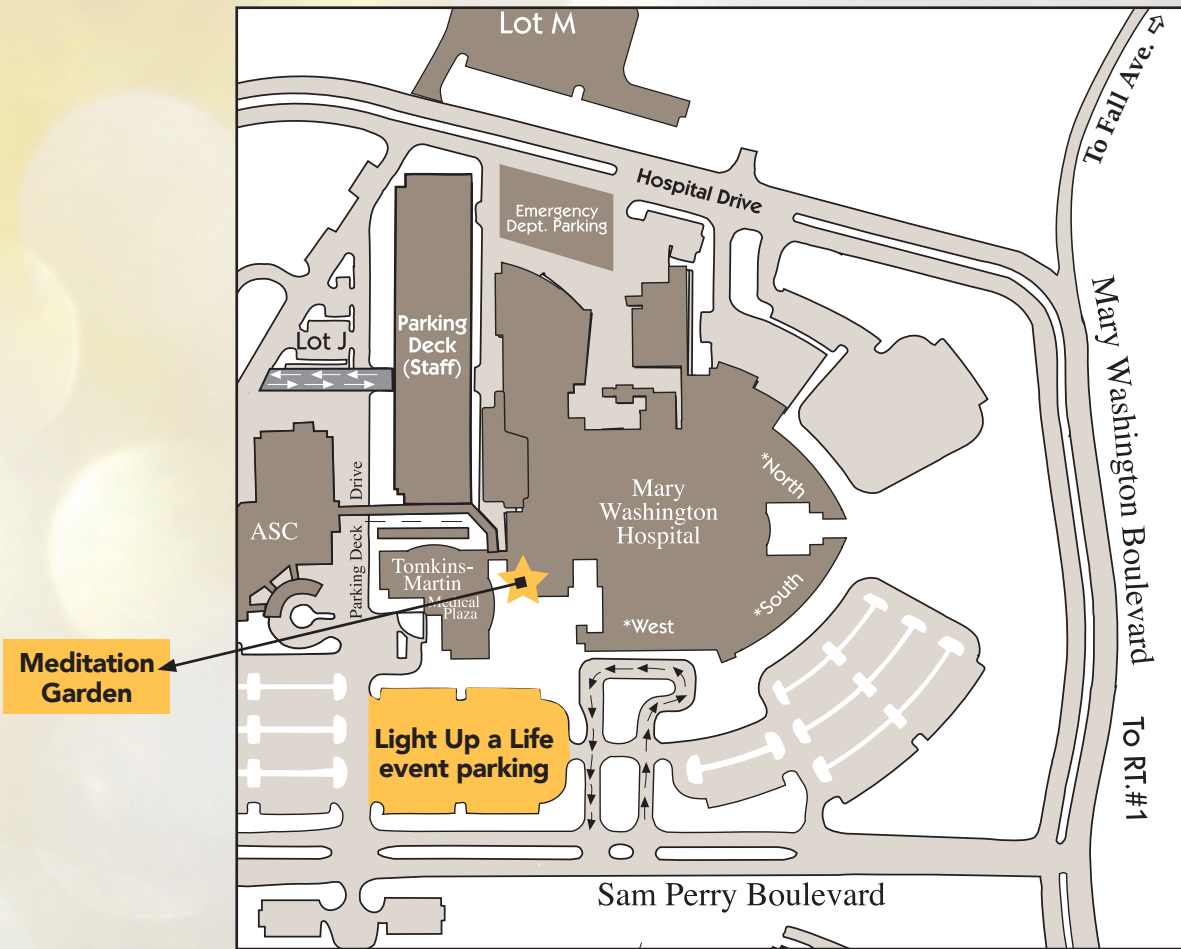

Light Up a Life

Mary Washington Hospital Meditation Garden
1001 Sam Perry Blvd. Fredericksburg, VA

Mary Washington

Hospice & Grief Support Services

LightUpALife.mwhc.com